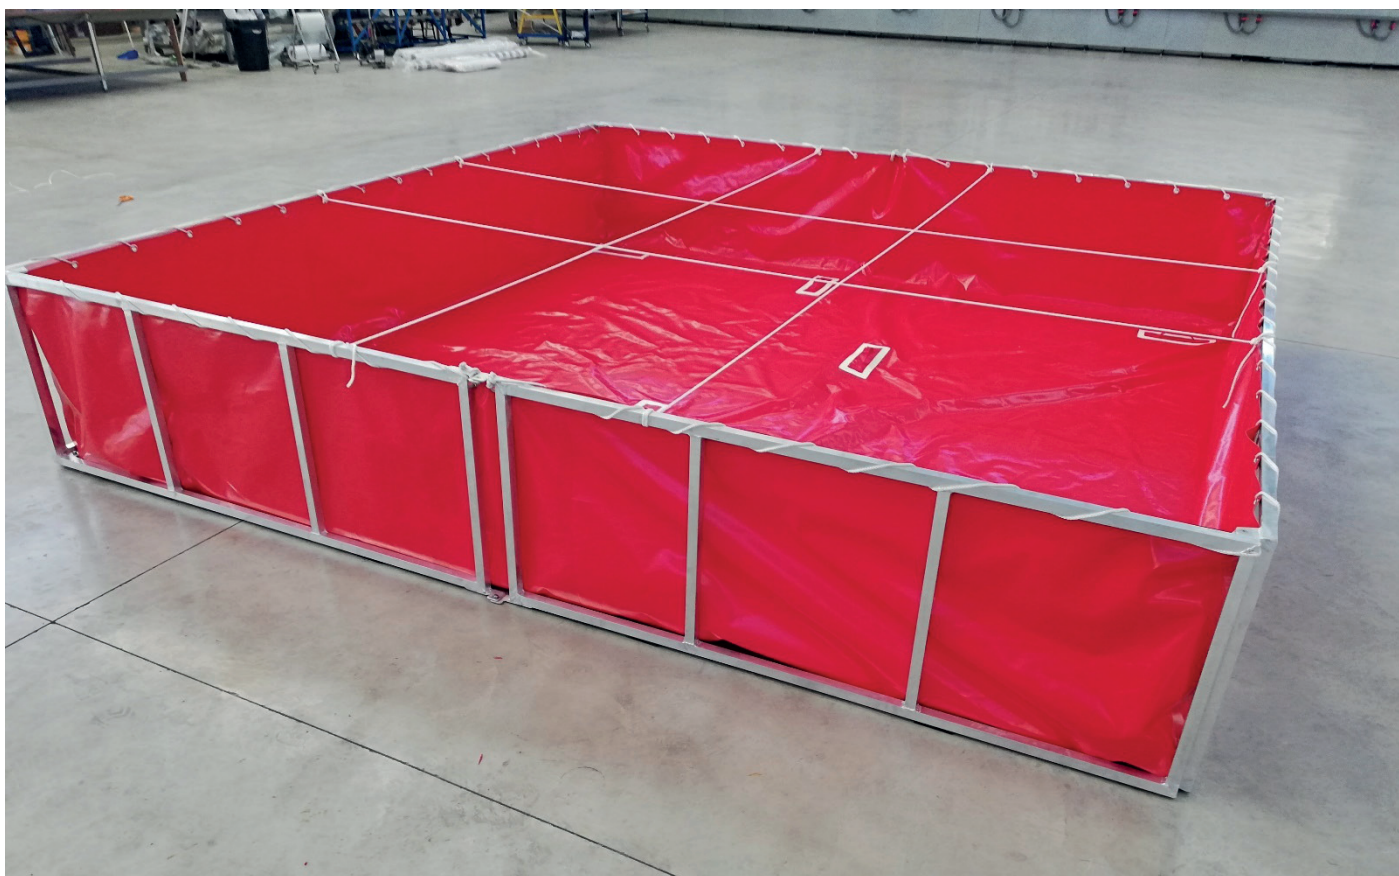

Emili 12'' Portable Water Tank 12000 l.

RUG
Expansion

Overview

Folding and transportable containment with a capacity of 12 000L with an aluminium structure, designed to store and exchange water between firefighter pumps.

Designed to set up a water supply point quickly and easily in those places where there is no access to hydrants, rivers or lakes.

In order to make it possible to efficiently empty the tank, Emil 12 is equipped with a drainage tube and has handles inside, which also facilitate the folding and further storage of the product.

It also features corner protectors to prevent the canvas from being caught by the hinges and straps at the top to protect the structure from loads.

Emili 12''

Portable Water Tank 12000 l.

RUG
Expansion

Product data

- **EMILI 12 WATER TANK MEASUREMENTS:**

Folded = 0,19 x 4 x 0,75 m
Extended = 4 x 4 x 0,75 m
Capacity = 12,000 litres (Other capacity optional)

- **ALUMINIUM FRAME:**

30 x 30 cm Quadratrohr und Kaliber 2 mm.
Gewicht = 30kg.