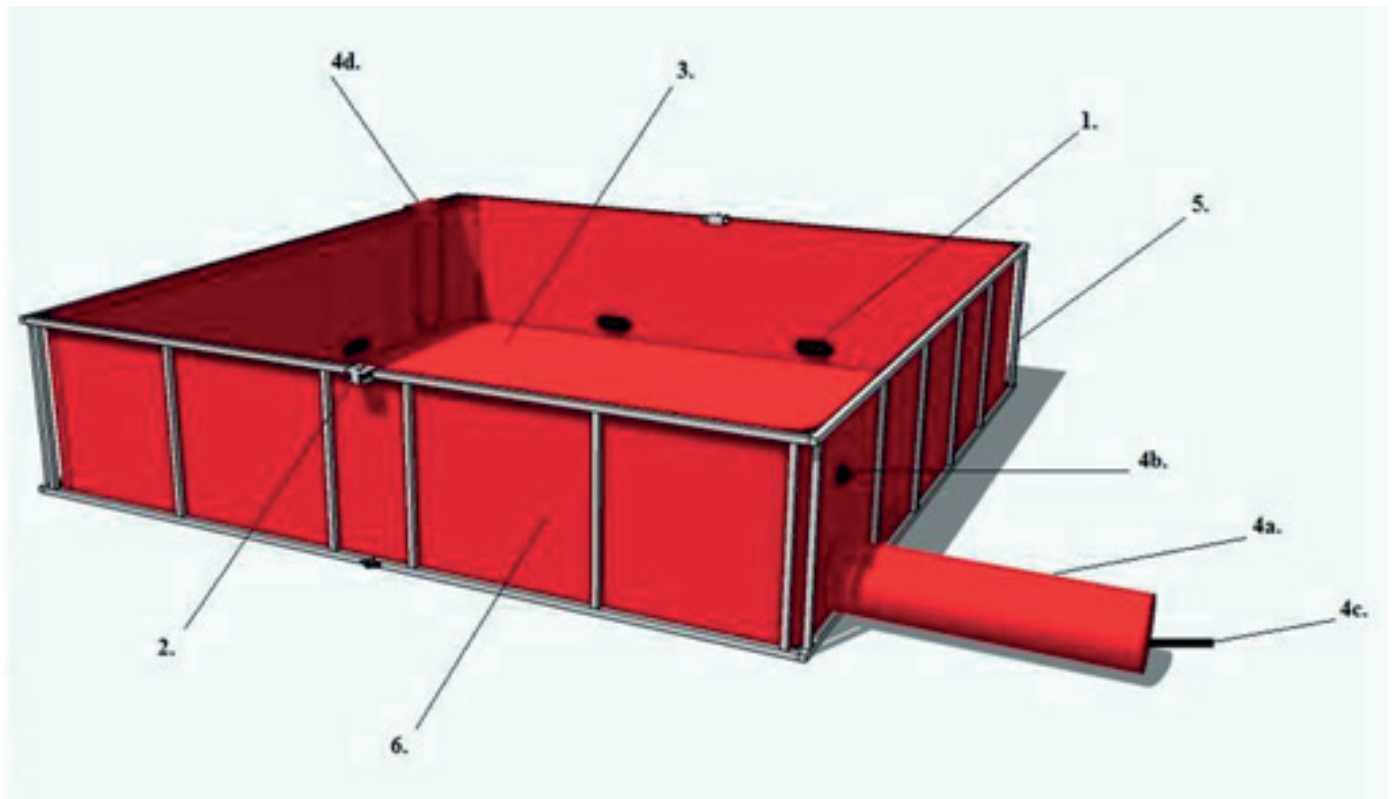

Emili 12'' Portable Water Tank 12000 l.

RUG
Expansion

Overview

Folding and transportable containment with a capacity of 12 000L with an aluminium structure, designed to store and exchange water between firefighter pumps.

Designed to set up a water supply point quickly and easily in those places where there is no access to hydrants, rivers or lakes.

In order to make it possible to efficiently empty the tank, Emil 12 is equipped with a drainage tube and has handles inside, which also facilitate the folding and further storage of the product.

- **EMILI 12 WATER TANK MEASUREMENTS:**

Folded = 0,19 x 4 x 0,75 m
Extended = 4 x 4 x 0,75 m
Capacity = 12,000 litres (Other capacity optional)

- **ALUMINIUM FRAME:**

30 x 30 cm Quadratrohr und Kaliber 2 mm.
Gewicht = 30kg.

- **TOTAL WEIGHT**

50 kg.(in aluminium)

Emili 12'' Portable Water Tank 12000 l.

RUG
Expansion

1. Folding and emptying handle.
2. Hinge.
3. Tank floor.
- 4a. Quick release hose.
- 4b. Fixing to close the hose.
- 4c. Strap for fixing and closing hoses.
- 4d. Closed hose.
5. Aluminium frame.
6. Canvas